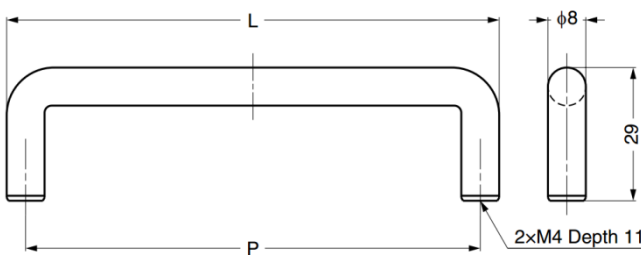

GH-35 Stainless Steel Handle

Parts Included

- Truss head screw M4 x 45

Part No.	Material	Finish	L	P
GH-35-96-SS	Stainless Steel 304	Satin	106	96
GH-35-96-SM		Mirror		
GH-35-128-SS		Satin	138	128
GH-35-128-SM		Mirror		
GH-35-160-SS		Satin	170	160
GH-35-160-SM		Mirror		
GH-35-192-SS		Satin	202	192
GH-35-192-SM		Mirror		
GH-35-288-SS		Satin	298	288
GH-35-288-SM		Mirror		

GH-29 Stainless Steel Handle

Parts Included

- Truss head screw M4 x 45

Part No.	Material	Finish	L	P
GH-29-64-SS	Stainless Steel 304	Satin	72	64
GH-29-64-SM		Mirror		
GH-29-96-SS		Satin	104	96
GH-29-96-SM		Mirror		
GH-29-128-SS		Satin	136	128
GH-29-128-SM		Mirror		
GH-29-160-SS		Satin	168	160
GH-29-160-SM		Mirror		
GH-29-192-SS		Satin	200	192
GH-29-192-SM		Mirror		