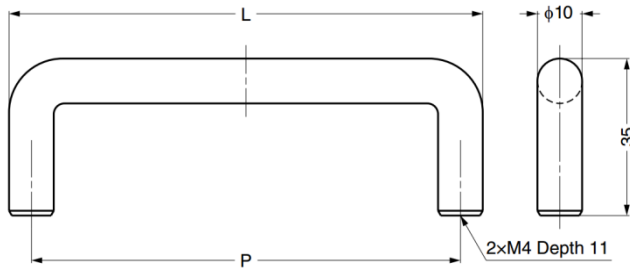

GH-35 Stainless Steel Handle

Parts Included

- Truss head screw M4 x 45

Part No.	Material	Finish	L	P
GH-35-96-SS	Stainless Steel 304	Satin	106	96
GH-35-96-SM		Mirror		
GH-35-128-SS		Satin	138	128
GH-35-128-SM		Mirror		
GH-35-160-SS		Satin	170	160
GH-35-160-SM		Mirror		
GH-35-192-SS		Satin	202	192
GH-35-192-SM		Mirror		
GH-35-288-SS		Satin	298	288
GH-35-288-SM		Mirror		

GH-29 Stainless Steel Handle

Parts Included

- Truss head screw M4 x 45

Part No.	Material	Finish	L	P
GH-29-64-SS	Stainless Steel 304	Satin	72	64
GH-29-64-SM		Mirror		
GH-29-96-SS		Satin	104	96
GH-29-96-SM		Mirror		
GH-29-128-SS		Satin	136	128
GH-29-128-SM		Mirror		
GH-29-160-SS		Satin	168	160
GH-29-160-SM		Mirror		
GH-29-192-SS		Satin	200	192
GH-29-192-SM		Mirror		